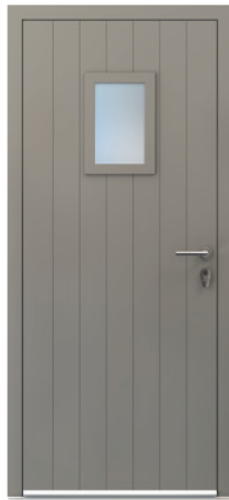

PURTON
DT0011