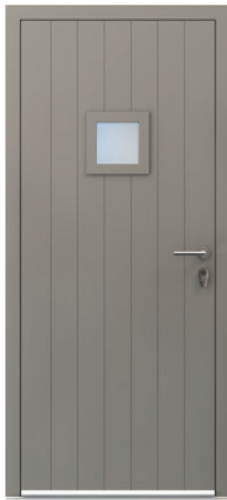

CHURCHILL
DT0010