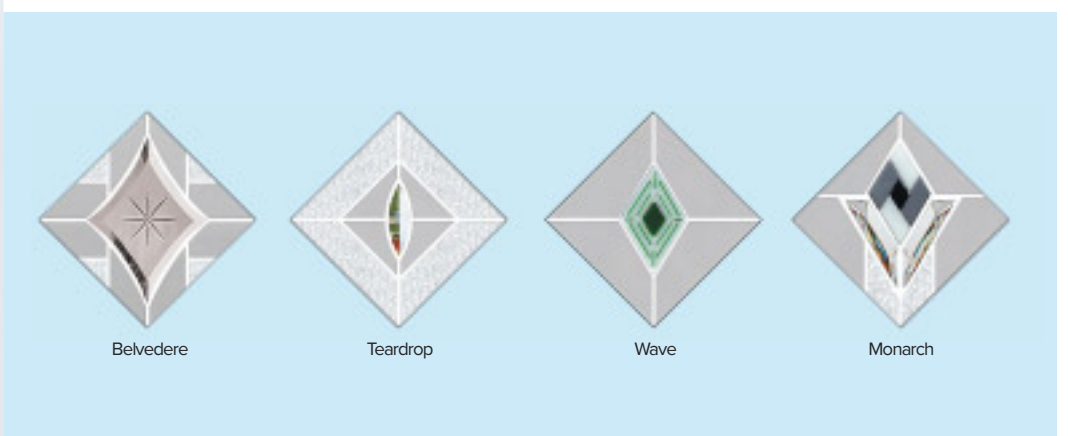

Bevel Options for Wave & Monarch