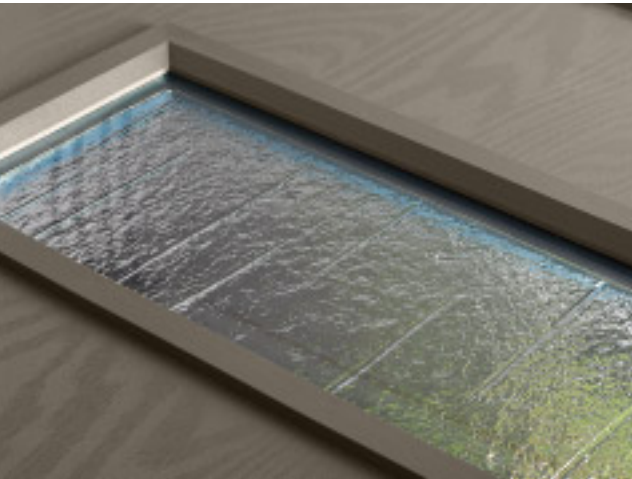

The Lansing

Spotlights®

The Lansing door range offers contemporary styling with a choice of glazing panels to bring light into your home. With a choice of glass and colour options, homeowners can choose a door that is beautifully designed to suit their home.

FEATURE IMAGE | Door/Frame Colour: **Anthracite Grey** | Decorative Glass: **Horizon**