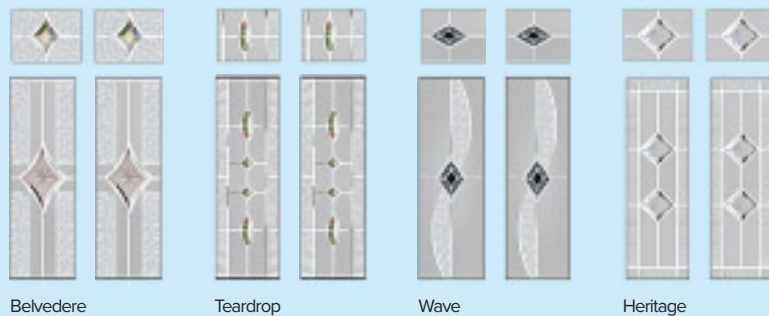

Belvedere

Teardrop

Wave

Heritage