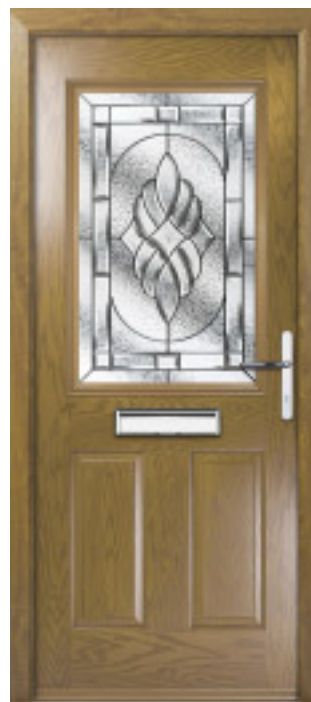

Door/Frame Colour: **Irish Oak**
Decorative Glass: **Elegance**