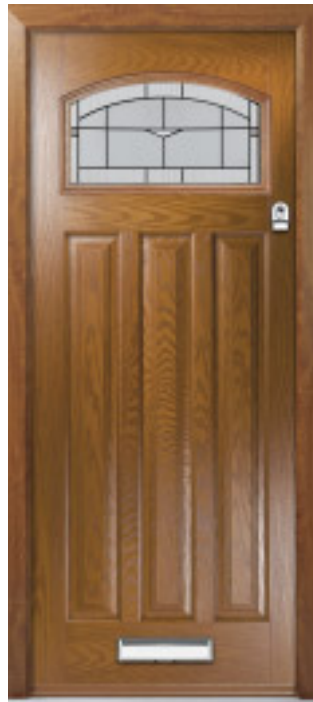

Door Colour: **Red**
Decorative Glass: **6 Lite Kensington**

Door/Frame Colour: **Cream White**
Decorative Glass: **6 Lite Stipple**

NEW
FOR 2022

Door Colour: **Prussian Blue**
Decorative Glass: **Monteray**