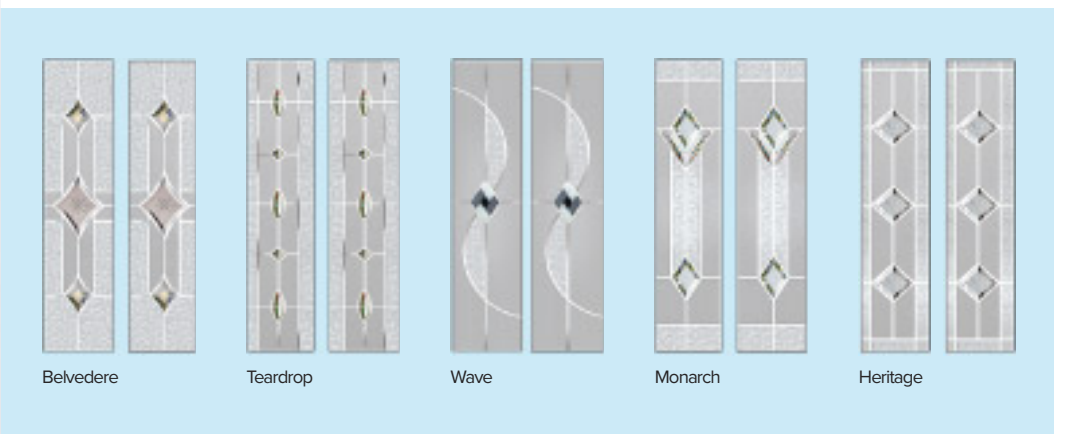

Bevel Options for Wave & Monarch