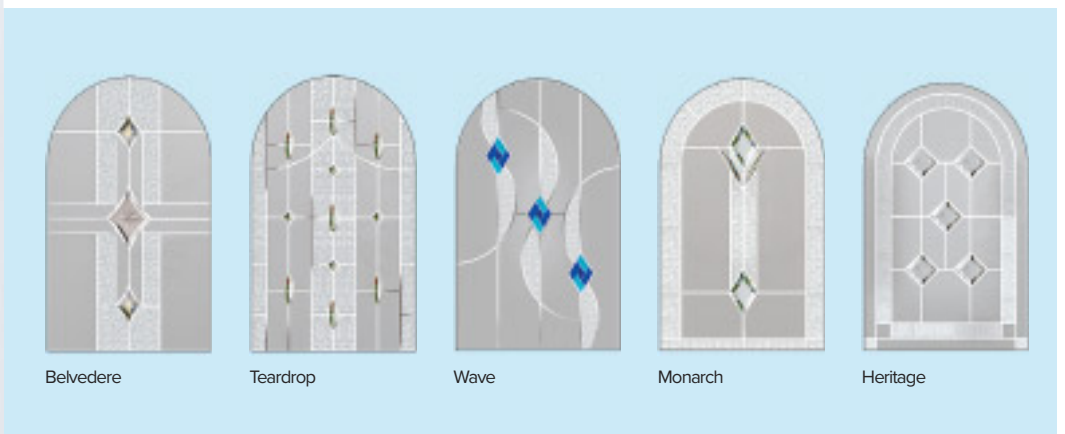

Bevel Options for Wave & Monarch