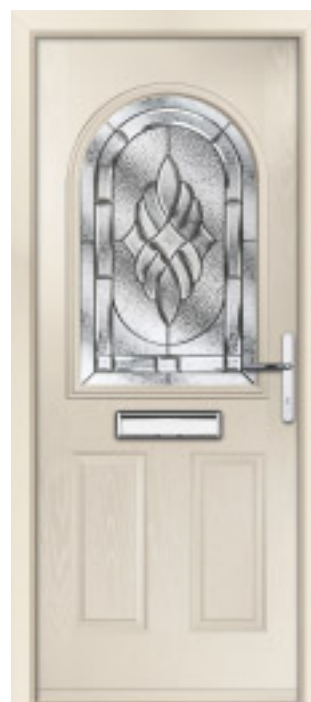

Door/Frame Colour: **Cream White**
Decorative Glass: **Elegance**