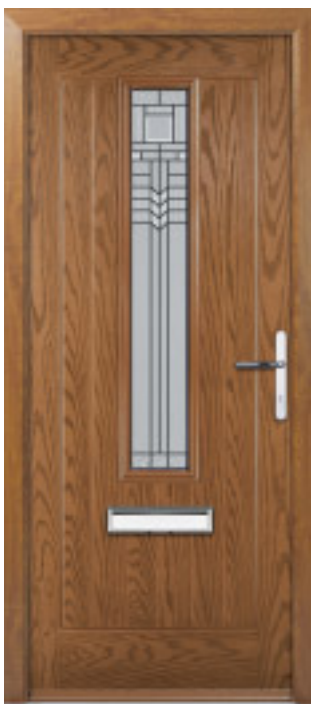

Door/Frame Colour: **Golden Oak**
Decorative Glass: **Oak Park**