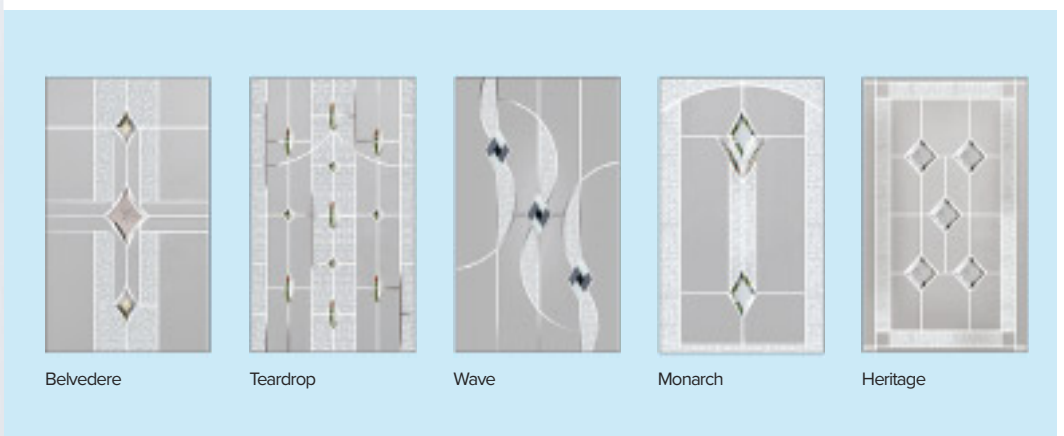

Door/Frame Colour: **Slate Grey**
Decorative Glass: **Nebraska**

Door Colour: **Green**
Decorative Glass: **Venetian Blind**

Bevel Options for Wave & Monarch

Door Colour: **Pashmina**
Decorative Glass: **Simplicity**