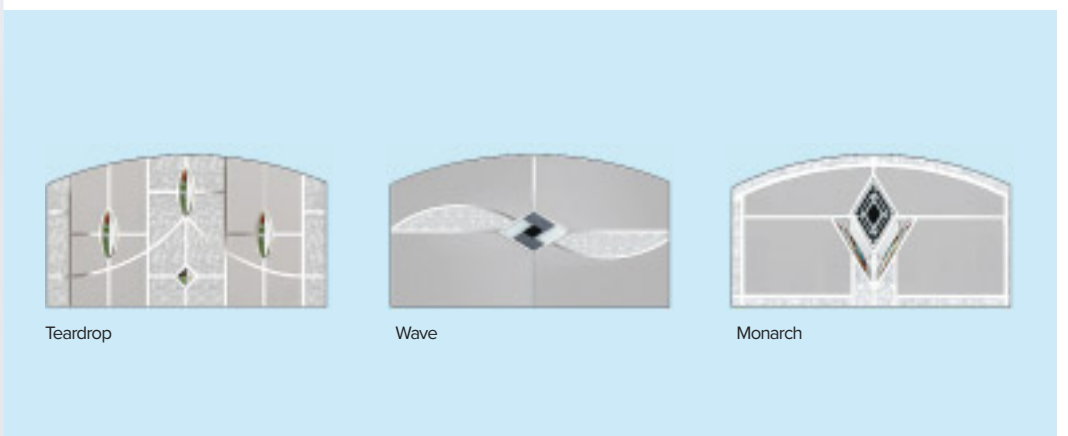

Bevel Options for Wave & Monarch