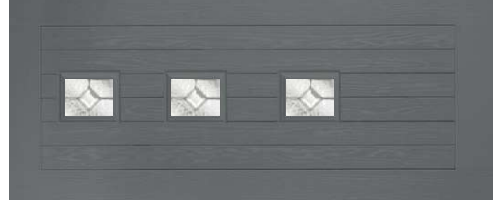

Rustic Renown Collection

The Rustic Renown collection has an authentic tongue and groove effect, with a border for a contemporary finishing touch.

Ideal for a period property or a modern home wanting to inject some traditional styling.

Main image: RR03 in Distinction Basalt Grey with Andorra Glass.

Head to
door-designer.co.uk
to design your ideal door!

Colours shown should be used for guidance only as the limitations in the printing process may mean that colours vary from those illustrated. Hardware shown is for guidance only and may vary from that illustrated.