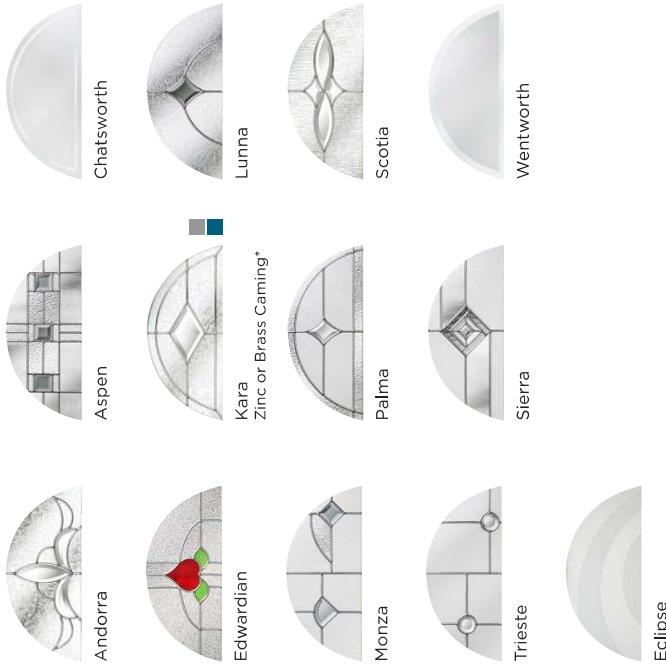

C26 with Matrix glass
Left, centre and right available