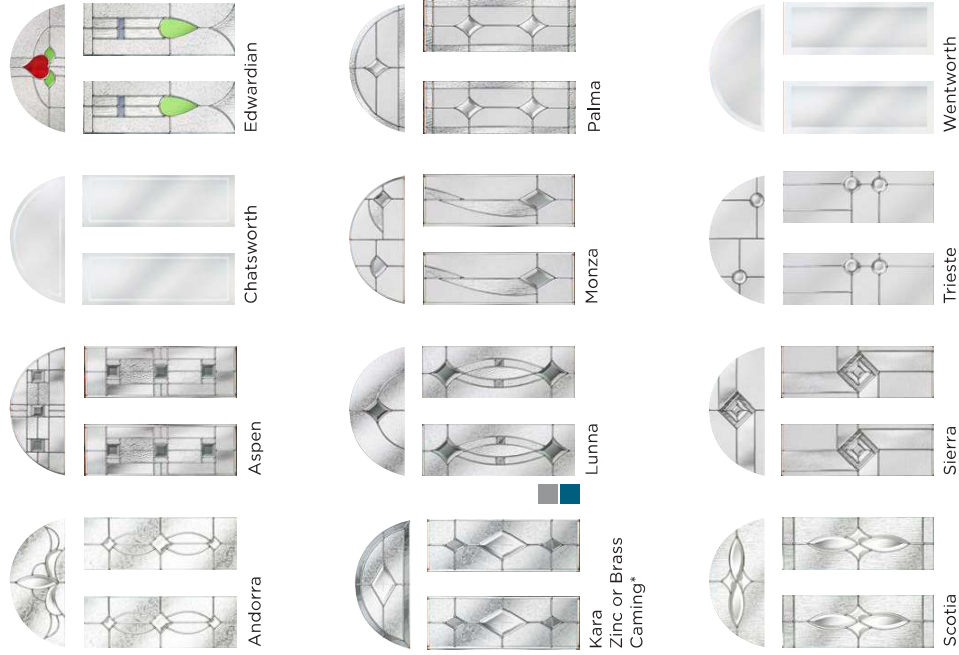

nxt-gen Eclat

Main image: Porcelain Blue
with Palma glass.

Colours shown should be used for guidance only as the limitations in the printing process may mean that colours vary from those illustrated. Hardware shown is for guidance only and may vary from that illustrated. * Kara colour available in Zinc only.