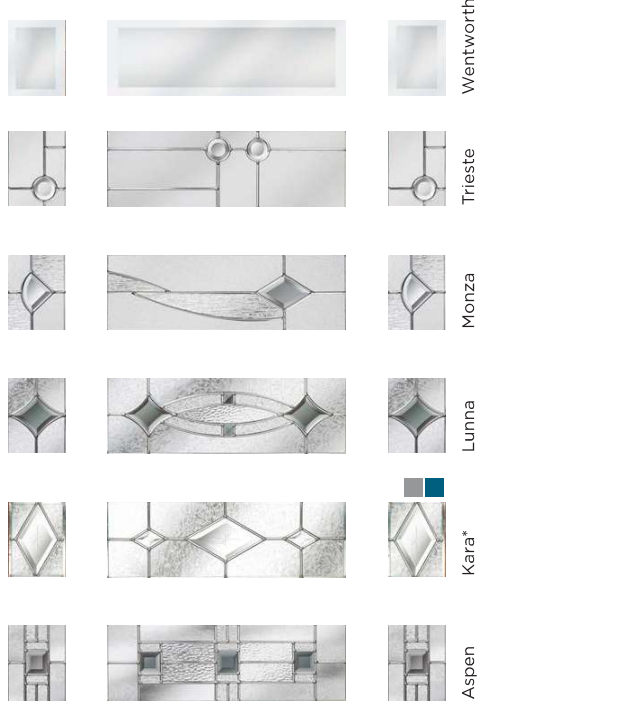

Kara*

Lunna

Monza

Trieste

Wentworth