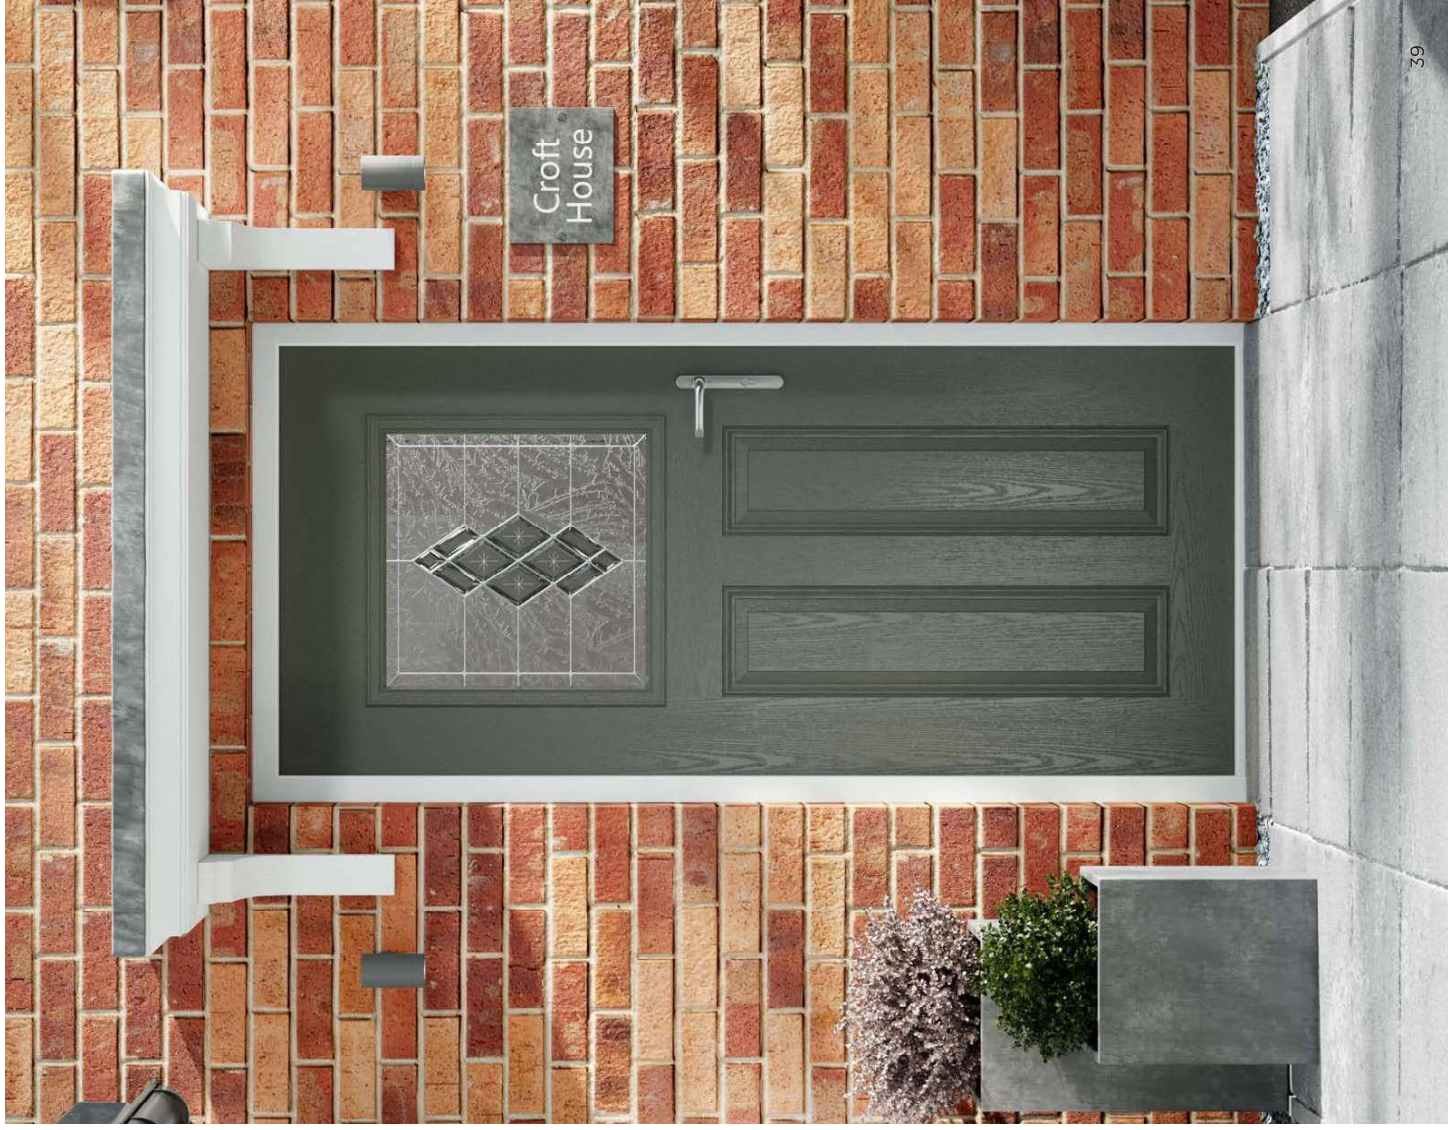

DD-Stip

**Mini Blind**  
The adjustable  
Mini Blind lets  
you control the  
amount of light  
and privacy that  
you need.

the convenience of a modern door  
with traditional charm

Colours shown should be used for guidance only as the limitations in the printing process may mean that colours vary from those illustrated. Hardware shown is for guidance only and may vary from that illustrated. \*\* Kara available in Zinc only.