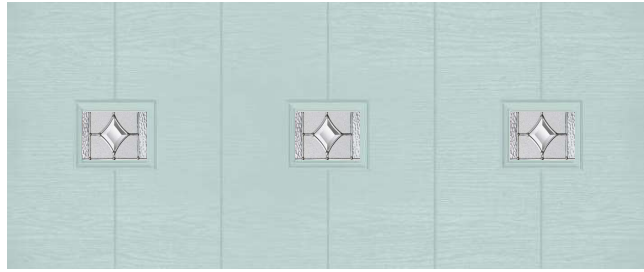

Infinity Collection

GD08 with Palma glass
Left, centre and right available

Andorra

Lunna