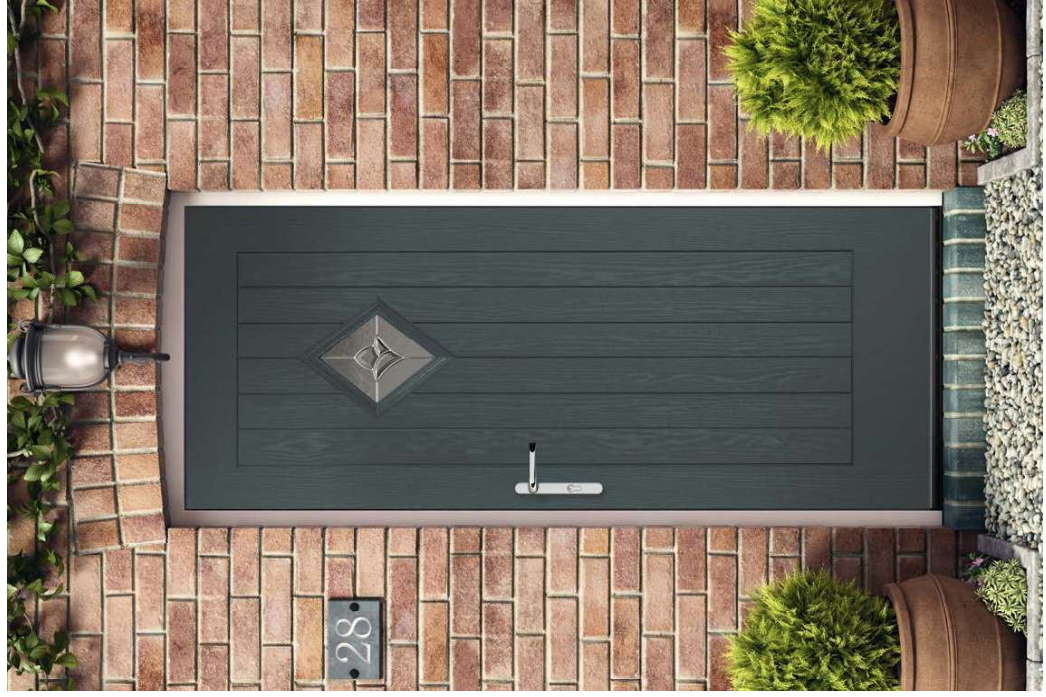

Rustic Renown Collection

The Rustic Renown collection has an authentic tongue and groove effect, with a border for a contemporary finishing touch.

Ideal for a period property or a modern home wanting to inject some traditional styling.

Main image: RR03 in Distinction Basalt Grey with Andorra Glass.

RR09 Lunna glass