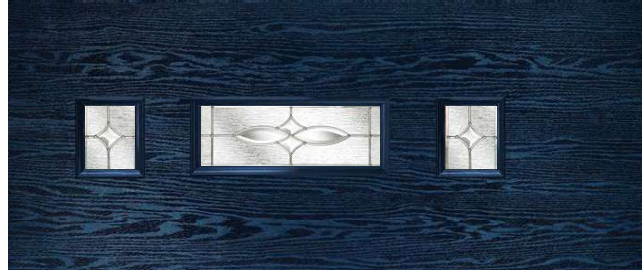

Aspen

C23 with Scotia glass
Left, centre and right available