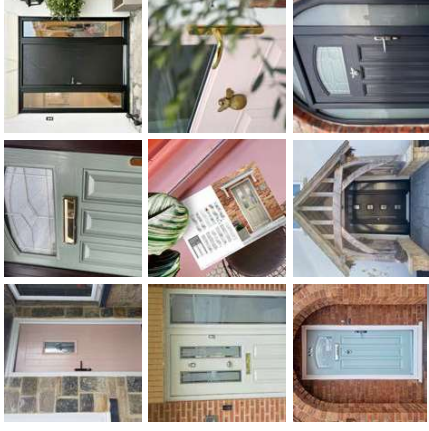

'My inspiration mainly comes from Instagram, although I do love flicking through interior design magazines and watching interior design programmes on BBC and Channel 4. They really show how a re-jig of a space can work wonders.'

Why did you believe a Distinction Door would be the best fit for your home?

'We chose to use Distinction Doors for our project as my parents have recently renovated and recommended Distinction Doors. I have to say, their products do not disappoint. From a fabulous array of colour choices, styles and designs to choose from, the possibilities are endless and there's something for everyone! You can mix and match to create your dream entranceway.'

What style did you go for?

'We opted for the stainless-steel handle because we loved how sleek it looked and added a modern twist to our cottage. We chose Agate Grey for our colour choice, loving the colour so much, we then painted our garage doors to match. The product itself is the most divine quality, with beautiful intricate detailing. Despite the door being composite, it has a real grain wood effect on it, which I just love! The attention to detail is stunning.'

What have you enjoyed most about your door?

'The benefits of our new door, apart from the obvious being less heat escaping, definitely has to be the security element. Our door automatically locks, and without a key, you're not getting in! This gives us peace of mind, living in the countryside.'

Feeling social?

Would you like to see some of our real doors on real homes? Head to our social media feeds for endless colour and style inspiration.

Scan here or go to [instagram.com/distinction_doors](https://www.instagram.com/distinction_doors)

@distinction_doors /distinctiondoors /distinctiondoors

#mydistinctiondoor

Once your door is installed, please share your creation to help others with their door journey. Don't forget to tag [@distinction_doors](https://www.instagram.com/distinction_doors).