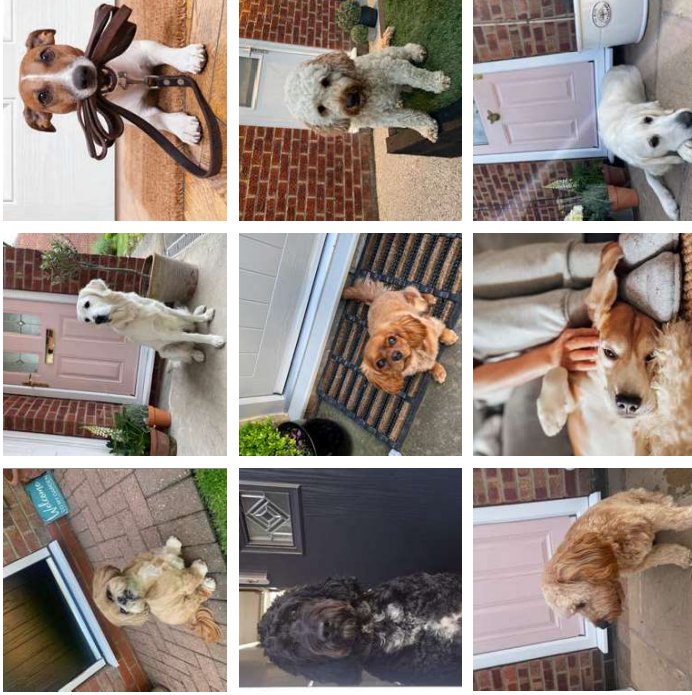

Paws for thought...

Your pet deserves a warm, safe and secure home too. The perfect solution: the acoustic properties of a Distinction composite door mean that your pet can rest easy whilst you aren't home, leaving more energy for adventures.

#distinctiondogs

Scan here or go to [instagram.com/distinction_doors](https://www.instagram.com/distinction_doors)

Colours shown should be used for guidance only as the limitations in the printing process may mean that colours vary from those illustrated. Hardware shown is for guidance only and may vary from that illustrated.