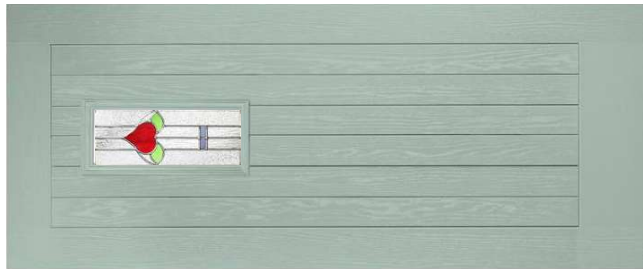

Rustic Renown Collection

RR02 with Edwardian glass