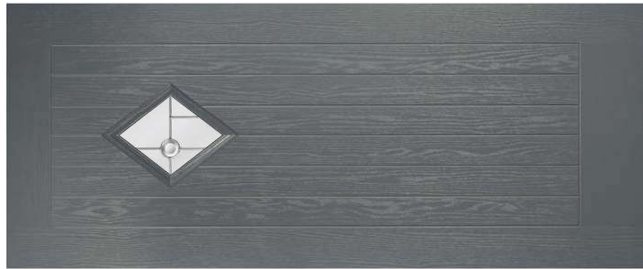

RR03 Diamond with Trieste glass