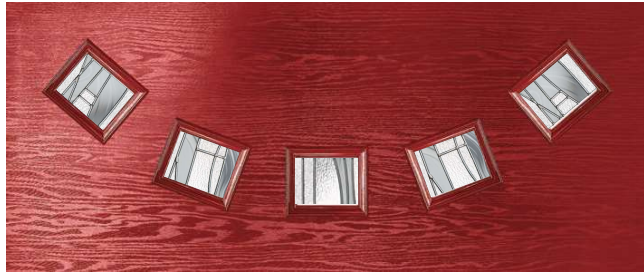

Breeze

Esprit Collection

C07 with Breeze glass
Left and right available