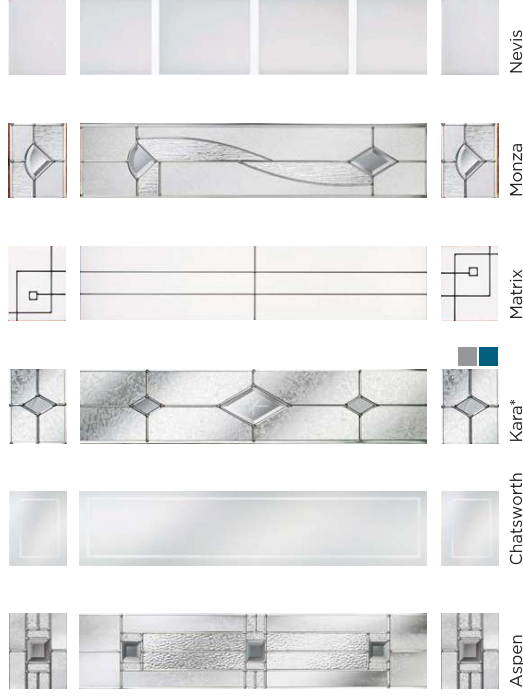

Colours shown should be used for guidance only as the limitations in the printing process may mean that colours vary from those illustrated. Hardware shown is for guidance only and may vary from that illustrated. * Kara colour available in Zinc only.