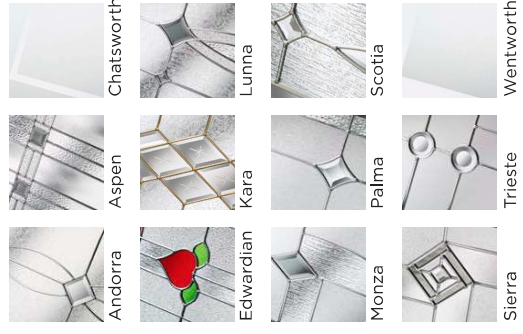

RR12 Andorra glass