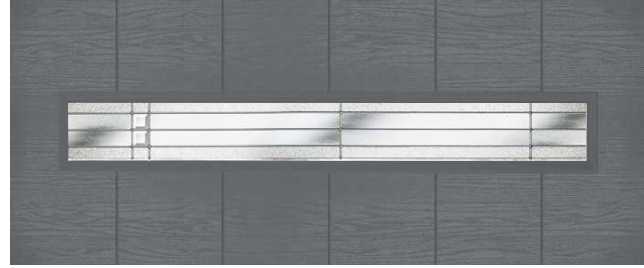

GD09 with Radiant glass
Left, centre and right available

Canvas